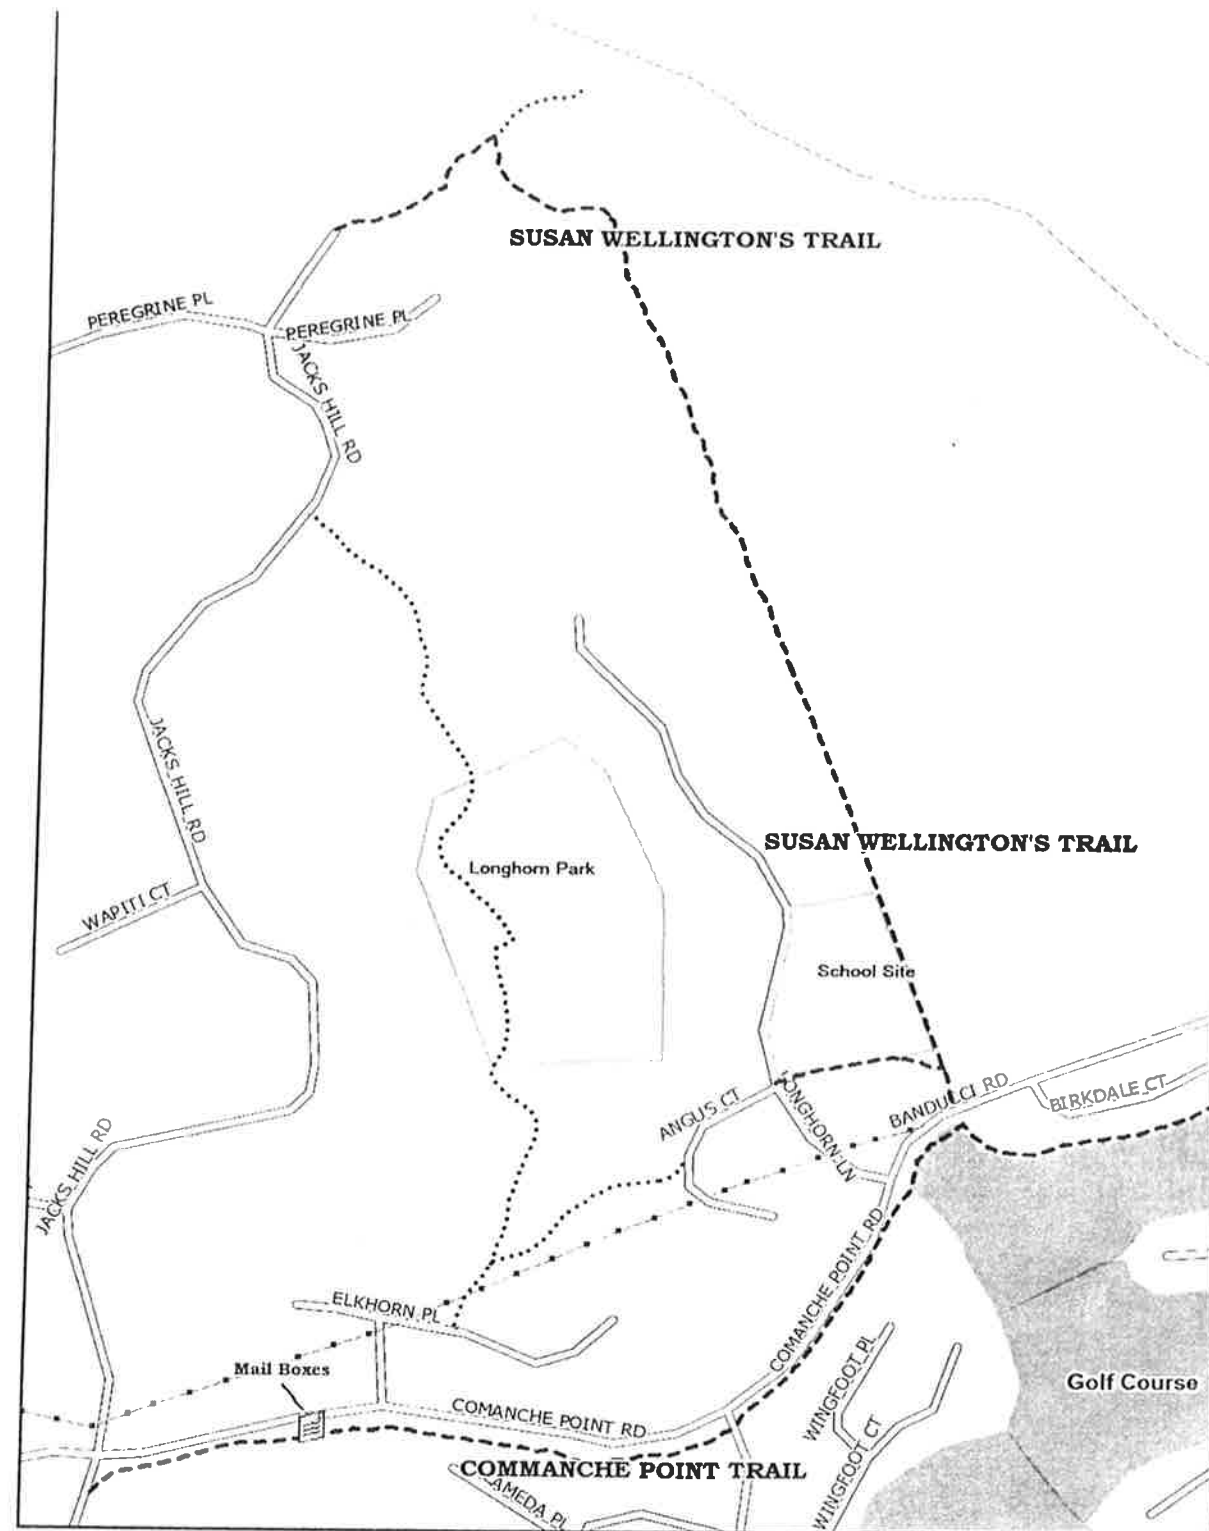

SEE INSERT MAP ON BACK

- - - - Primary Trail
 Unmarked trail
 --- Stream Bed

STALLION SPRINGS TRAIL COMMITTEE
EQUESTRIAN AND HIKING TRAILS - EAST

Street Data:
 © DeLorme, Topo USA® 8.
 www.delorme.com

NORTH SECTION INSERT

**STALLION SPRINGS TRAIL COMMITTEE
EQUESTRIAN AND HIKING TRAILS - WEST**