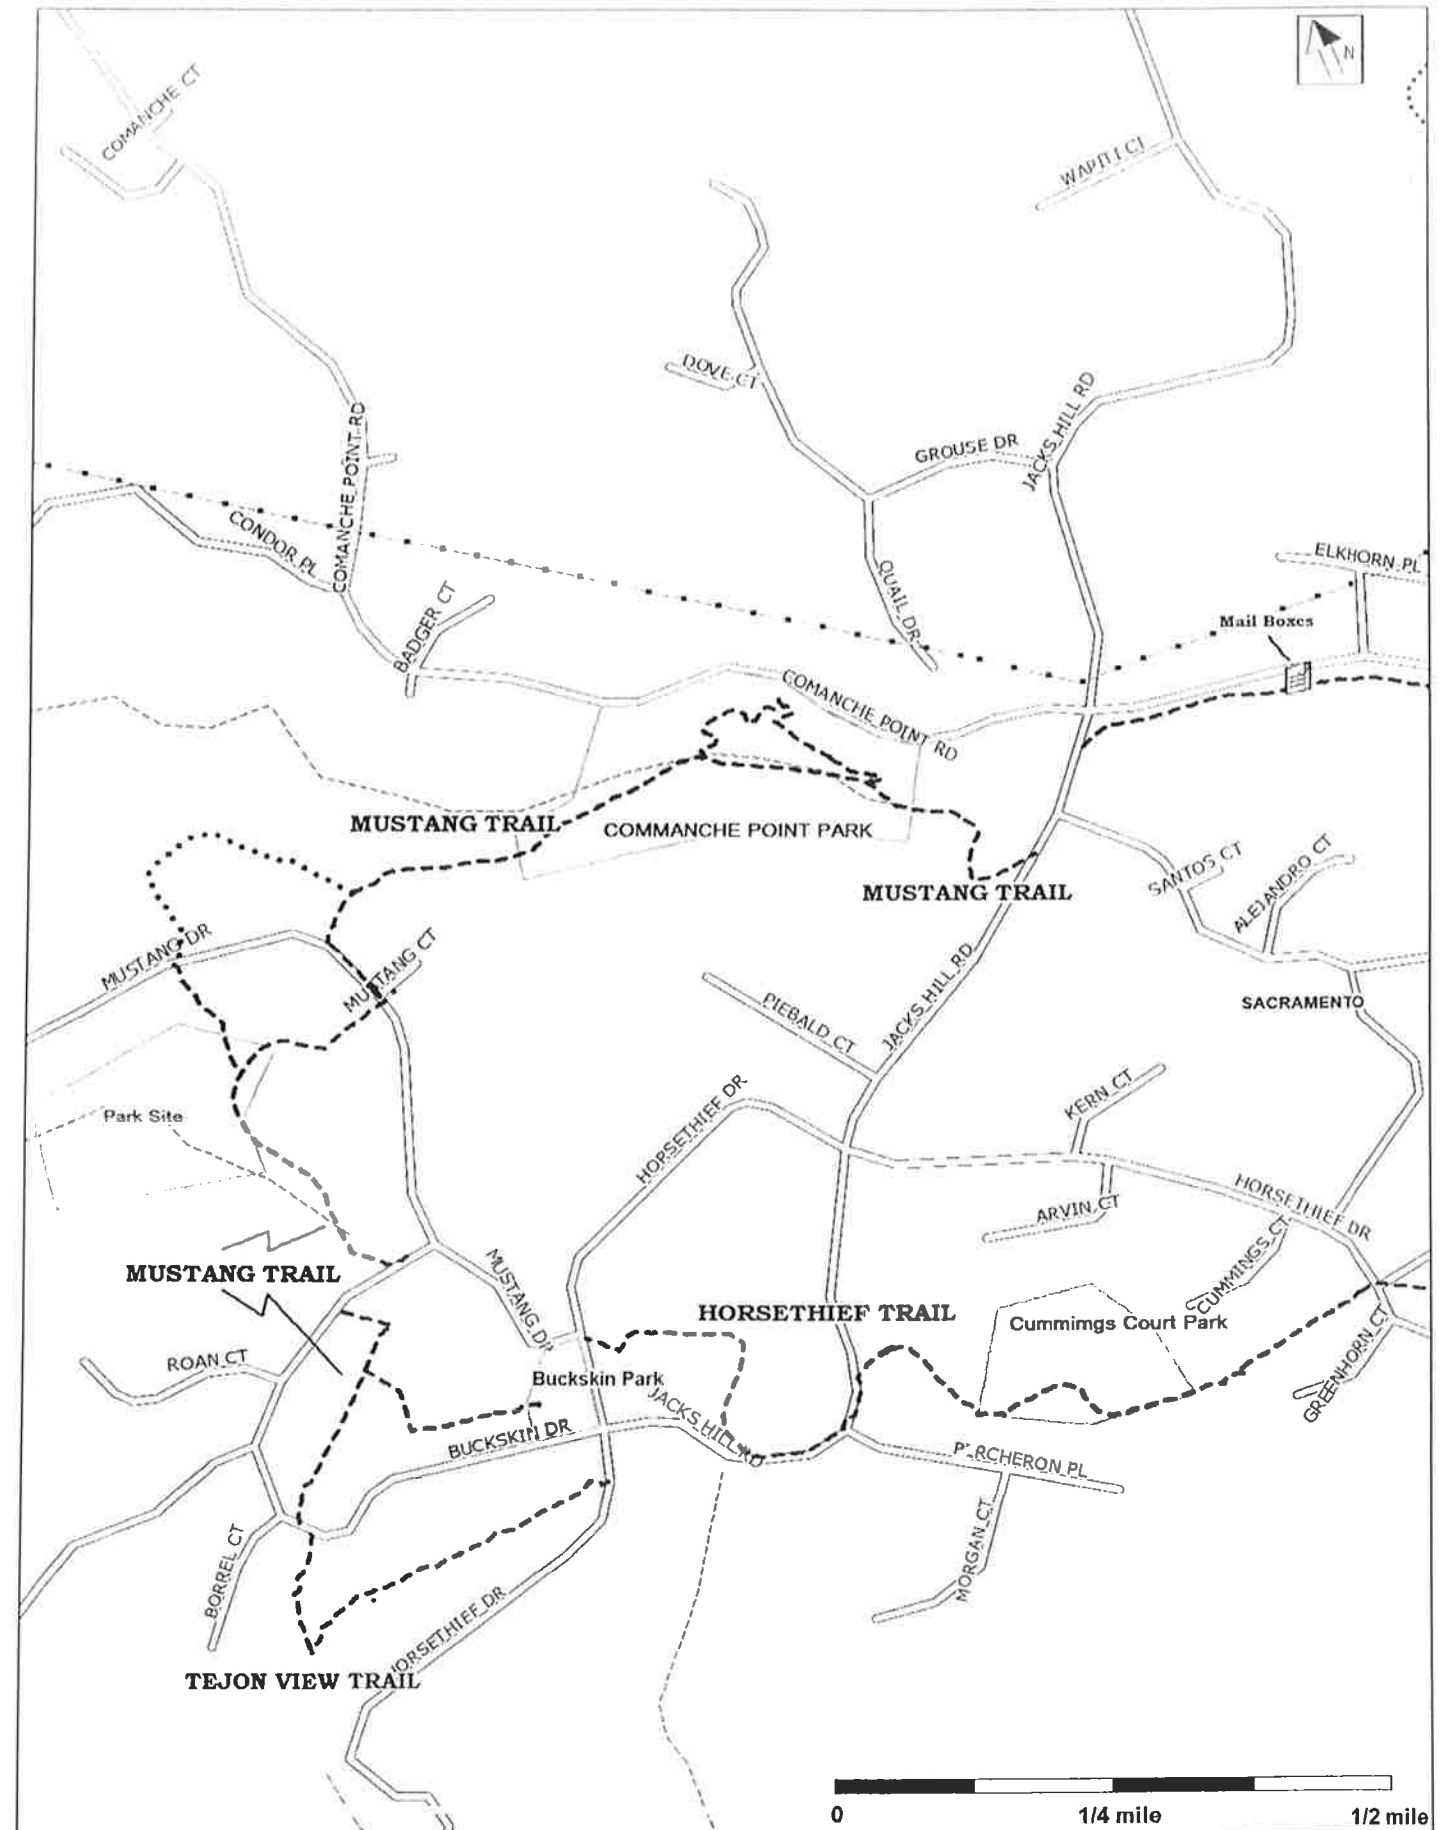

SEE INSERT MAP ON BACK

- - - - Primary Trail
 Unmarked trail
 --- Stream Bed

STALLION SPRINGS TRAIL COMMITTEE
EQUESTRIAN AND HIKING TRAILS - EAST

Street Data:
 © DeLorme, Topo USA® 8.
 www.delorme.com

NORTH SECTION INSERT

**STALLION SPRINGS TRAIL COMMITTEE
EQUESTRIAN AND HIKING TRAILS - WEST**