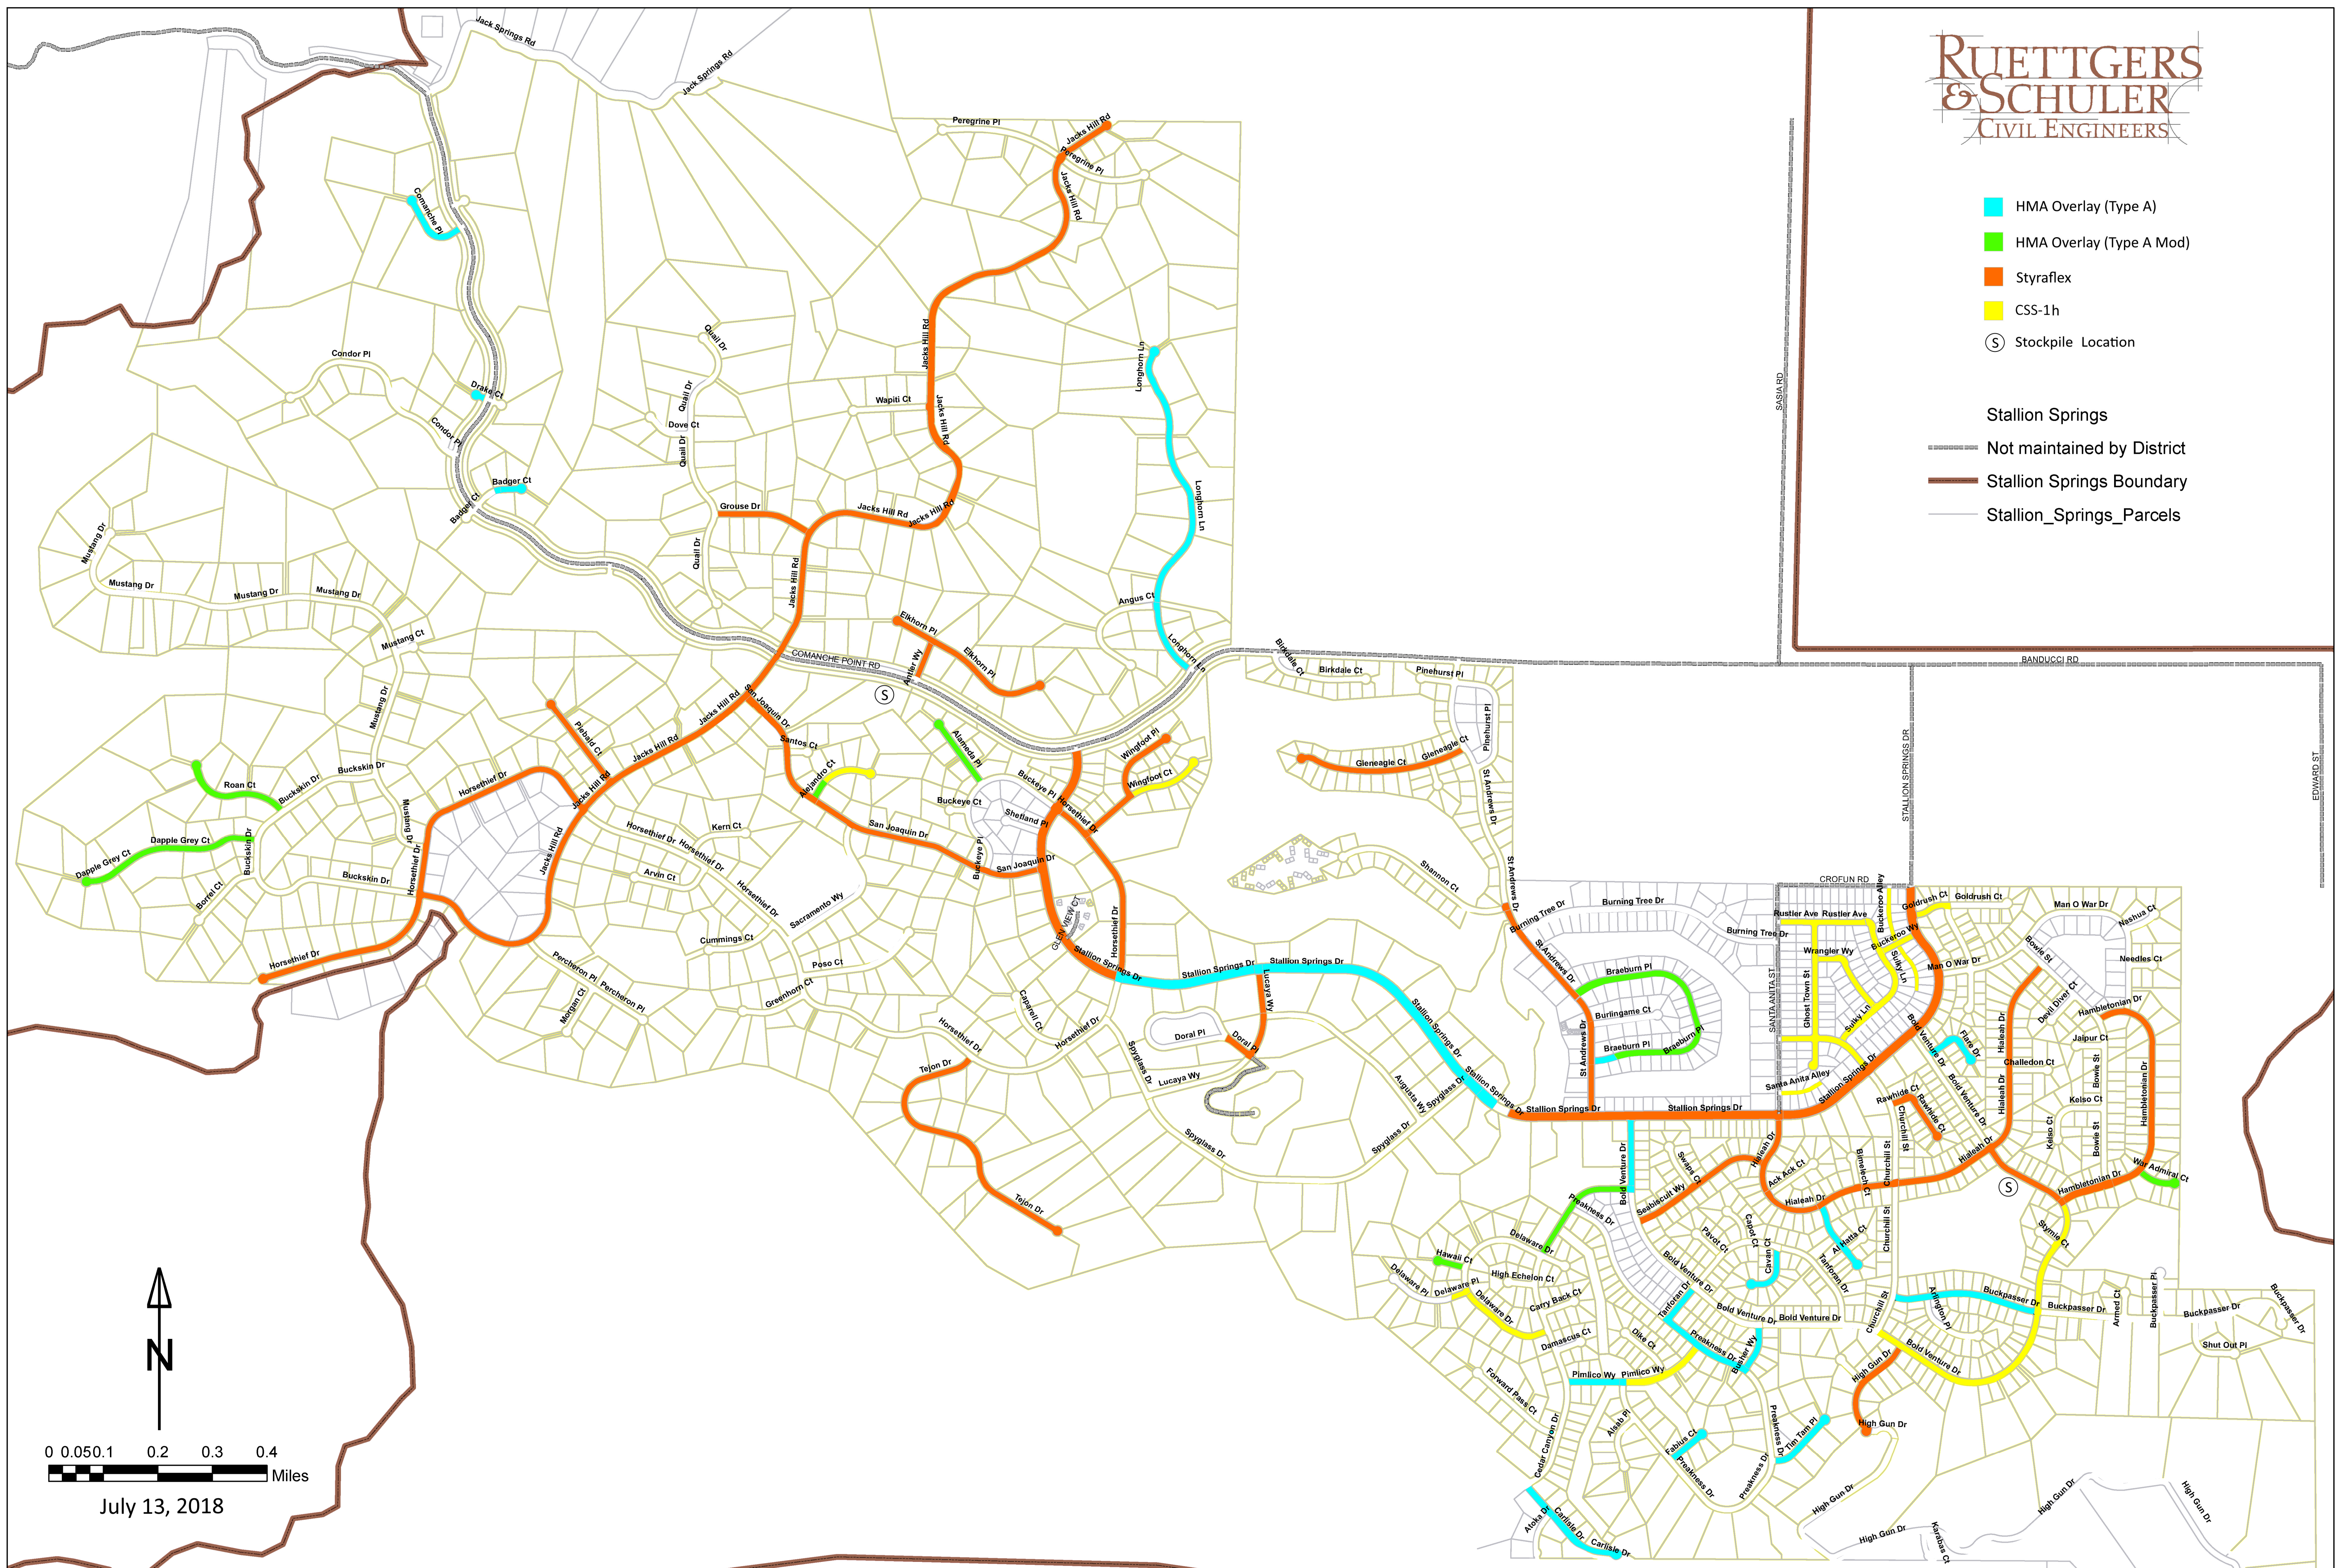

- HMA Overlay (Type A)
- HMA Overlay (Type A Mod)
- Styraflex
- CSS-1h
- S Stockpile Location

- Stallion Springs
- Not maintained by District
- Stallion Springs Boundary
- Stallion_Springs_Parcels

0 0.050.1 0.2 0.3 0.4
Miles

July 13, 2018